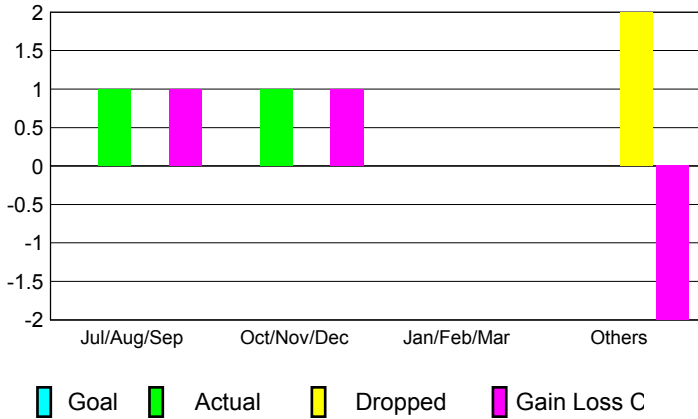

2012-2013 GMT Reports for District (or Undistricted) **District 18 C**

GMT: **CARL HARRELL**

Location: **GEORGIA**

GMT CA: **1**

CLUBS

| Month | New Club Goal | Actual New Clubs | Actual Dropped Clubs | Gain/Loss of Clubs |
|------------------|---------------|------------------|----------------------|--------------------|
| 2012-2013 | | | | |
| Jul/Aug/Sep | 0 | 1 | 0 | 1 |
| Oct/Nov/Dec | 0 | 1 | 0 | 1 |
| Jan/Feb/Mar | 0 | 0 | 0 | 0 |
| Apr/May/June | 0 | 0 | 2 | -2 |
| Totals | 0 | 2 | 2 | 0 |

Club Results 2012-2013
Goal, New, Dropped, Gain/Loss

YTD Status Quo Clubs 2012-2013

Status Quo Clubs Compared to Status Quo Members

Club Gain/Loss 2012-2013

MEMBERSHIP

| Month | Net Memb Goal | Actual New Memb | Actual Dropped Memb | Gain/Loss of Memb |
|------------------|---------------|-----------------|---------------------|-------------------|
| 2012-2013 | | | | |
| Jul/Aug/Sep | 0 | 51 | 29 | 22 |
| Oct/Nov/Dec | 0 | 56 | 31 | 25 |
| Jan/Feb/Mar | 0 | 26 | 55 | -29 |
| Apr/May/June | 0 | 18 | 59 | -41 |
| Totals | 0 | 151 | 174 | -23 |