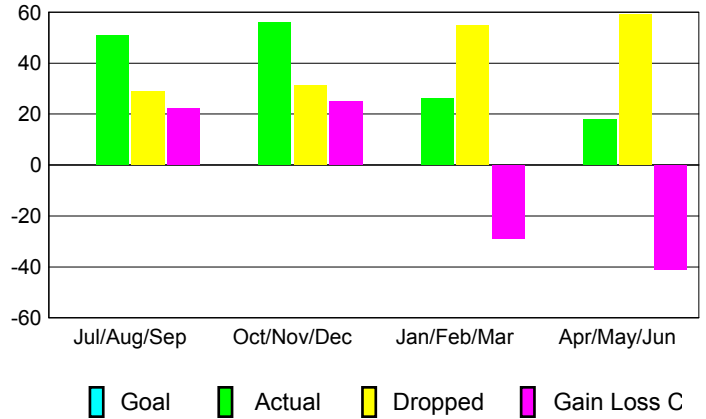

Club Results 2012-2013
Goal, New, Dropped, Gain/Loss

YTD Status Quo Clubs 2012-2013

Status Quo Clubs Compared to Status Quo Members

Club Gain/Loss 2012-2013

MEMBERSHIP

| Month | Net Memb Goal | Actual New Memb | Actual Dropped Memb | Gain/Loss of Memb |
|------------------|---------------|-----------------|---------------------|-------------------|
| 2012-2013 | | | | |
| Jul/Aug/Sep | 0 | 51 | 29 | 22 |
| Oct/Nov/Dec | 0 | 56 | 31 | 25 |
| Jan/Feb/Mar | 0 | 26 | 55 | -29 |
| Apr/May/June | 0 | 18 | 59 | -41 |
| Totals | 0 | 151 | 174 | -23 |

Membership Results 2012-2013
Goal, New, Dropped, Gain/Loss

Gender Comparison 2012-2013

Membership Gain/Loss 2012-2013